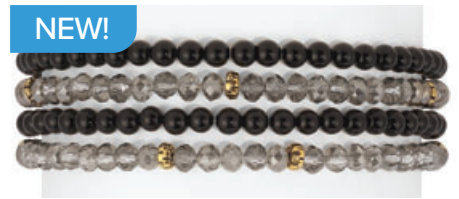

MIN 3 • M4-1217