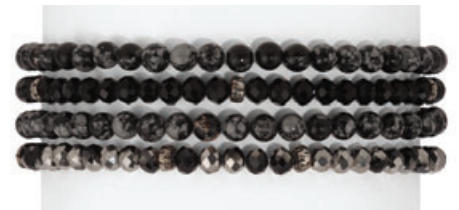

turquoise howlite
set of 4

MIN 3 • M4-1202

tiger eye
set of 4

MIN 3 • M4-1210

snowflake obsidian
set of 4

MIN 3 • M4-1211

denim sodalite
set of 4

MIN 3 • M4-1212